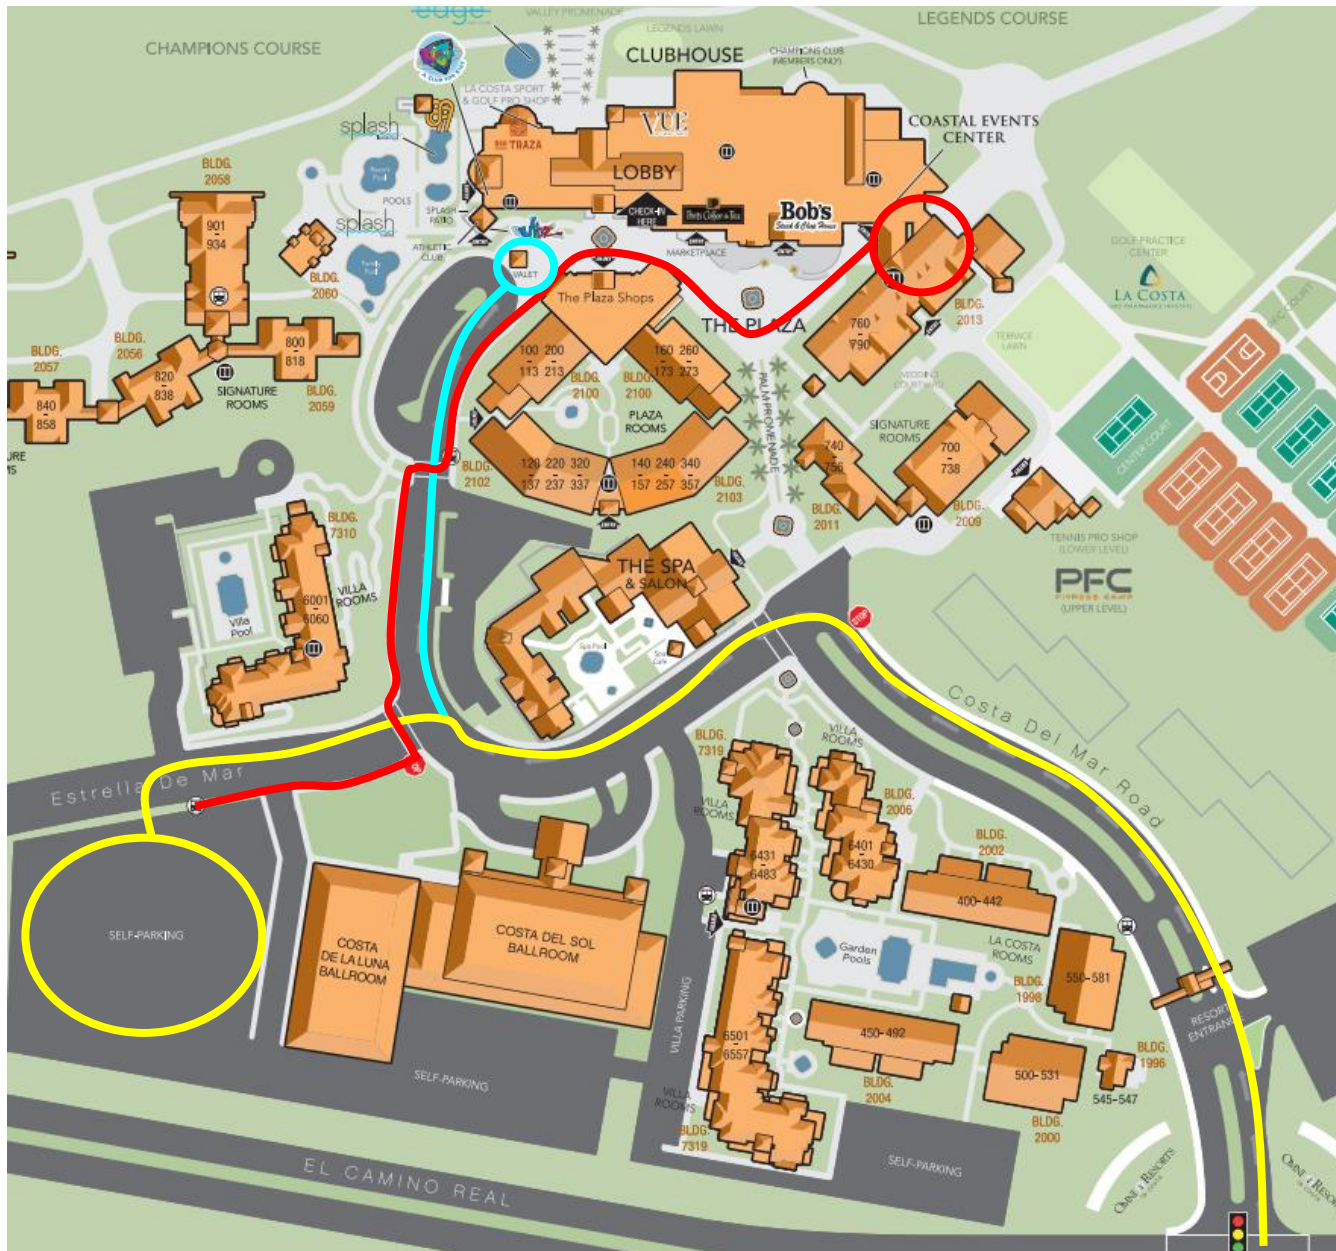

Yellow is to Self-Parking. Blue is to Valet. Red is to the Coastal Events Center.

TO SELF PARKING FROM EL CAMINO REAL

- Turn onto Costa Del Mar Rd
- Continue under the archway and up the hill
- Turn left at the first stop sign
- Turn left at the next stop sign
- Take the second left to the self-parking lot

TO VALET PARKING FROM EL CAMINO REAL

- Turn onto Costa Del Mar Rd
- Continue under the archway and up the hill
- Turn left at the first stop sign
- Continue straight at the next stop sign

TO COASTAL EVENTS CENTER EAST

- From valet, walk past the two fountains in the Main Plaza
- Once you reach Bob's Steak and Chop, turn left toward Coastal Events Center
- Enter Coastal Events Center East through the double doors on the right